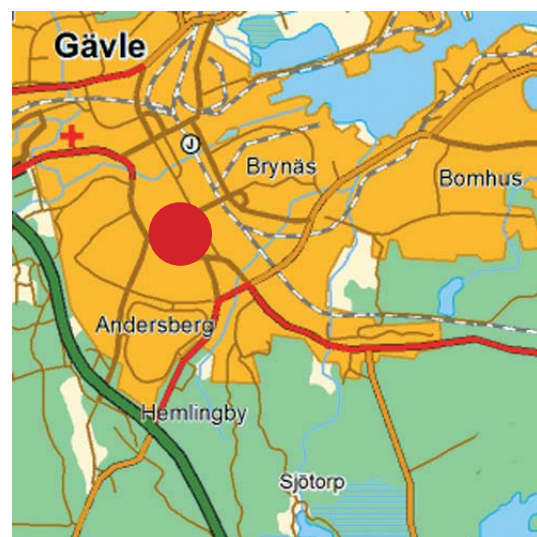

Shooting ranges

Shooting ranges for 50 and 25 meter is located at Gävle Skyttecenter, Älgsjön.

10 meter range is located at Vallongatan 6 in the south side of the city of Gävle.

All event will be shot at paper targets.

Find the way to Gävle Skyttecenter
Älgsjön. 60°37'100"N, 17°12'800"E

Find the way to Vallongatan 6,
Gävle. 60°39'843"N, 17°8'881"E

Catering

Catering will be arranged on the shooting range at Älgsjön in connection with the competition days, Friday-Sunday.