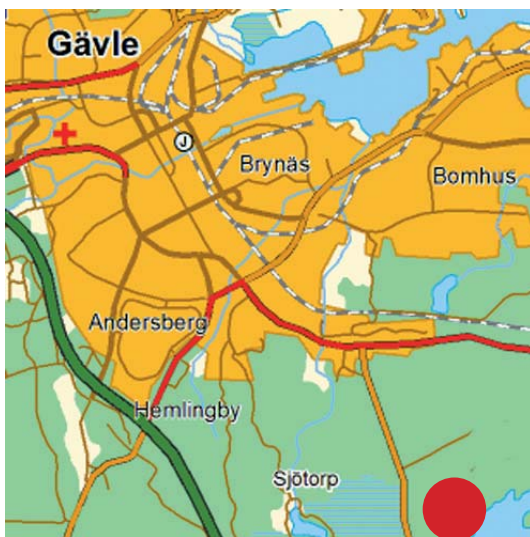

Rules & Regulations:

The competition will be conducted according to the ISSF rules. Detailed information is available on the ISSF homepage www.issf-sports.org. The equipment control will be conducted to the ISSF rules.

Shooting ranges

Shooting ranges for 50 and 25 meter is located at Gävle Skyttecenter, Älgsjön.

10 meter range is located at Vallongatan 6 in the south side of the city of Gävle.

All event will be shot at paper targets.

Find the way to Gävle Skyttecenter
Älgsjön. 60°37'100"N, 17°12'800"E